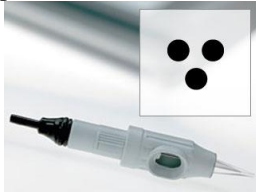

Machine Kit Includes:

- Training Manual
- Practical D.V.D.
- Colour Chart
- Colour Wheel
- How to Use Colours
- Client History Forms
- After Care Forms
- Bag of Pigment Holders
- Cradle Pigment Dish
- Skin Marker
- Pre Tattoo Buffer
- Tattoo Shaver
- Practice Mat for Eyes
- Practical Mat for Brows
- Practical Mat for Lips
- 5 Pigment Colours
- 30 Assorted Needle Capsules
- 10 Individual eye wash drops
- 4 Tubes Protat
- Vera Gel After care
- Anaesthetics: Bio Quick, Instant Numb & Bio Gel